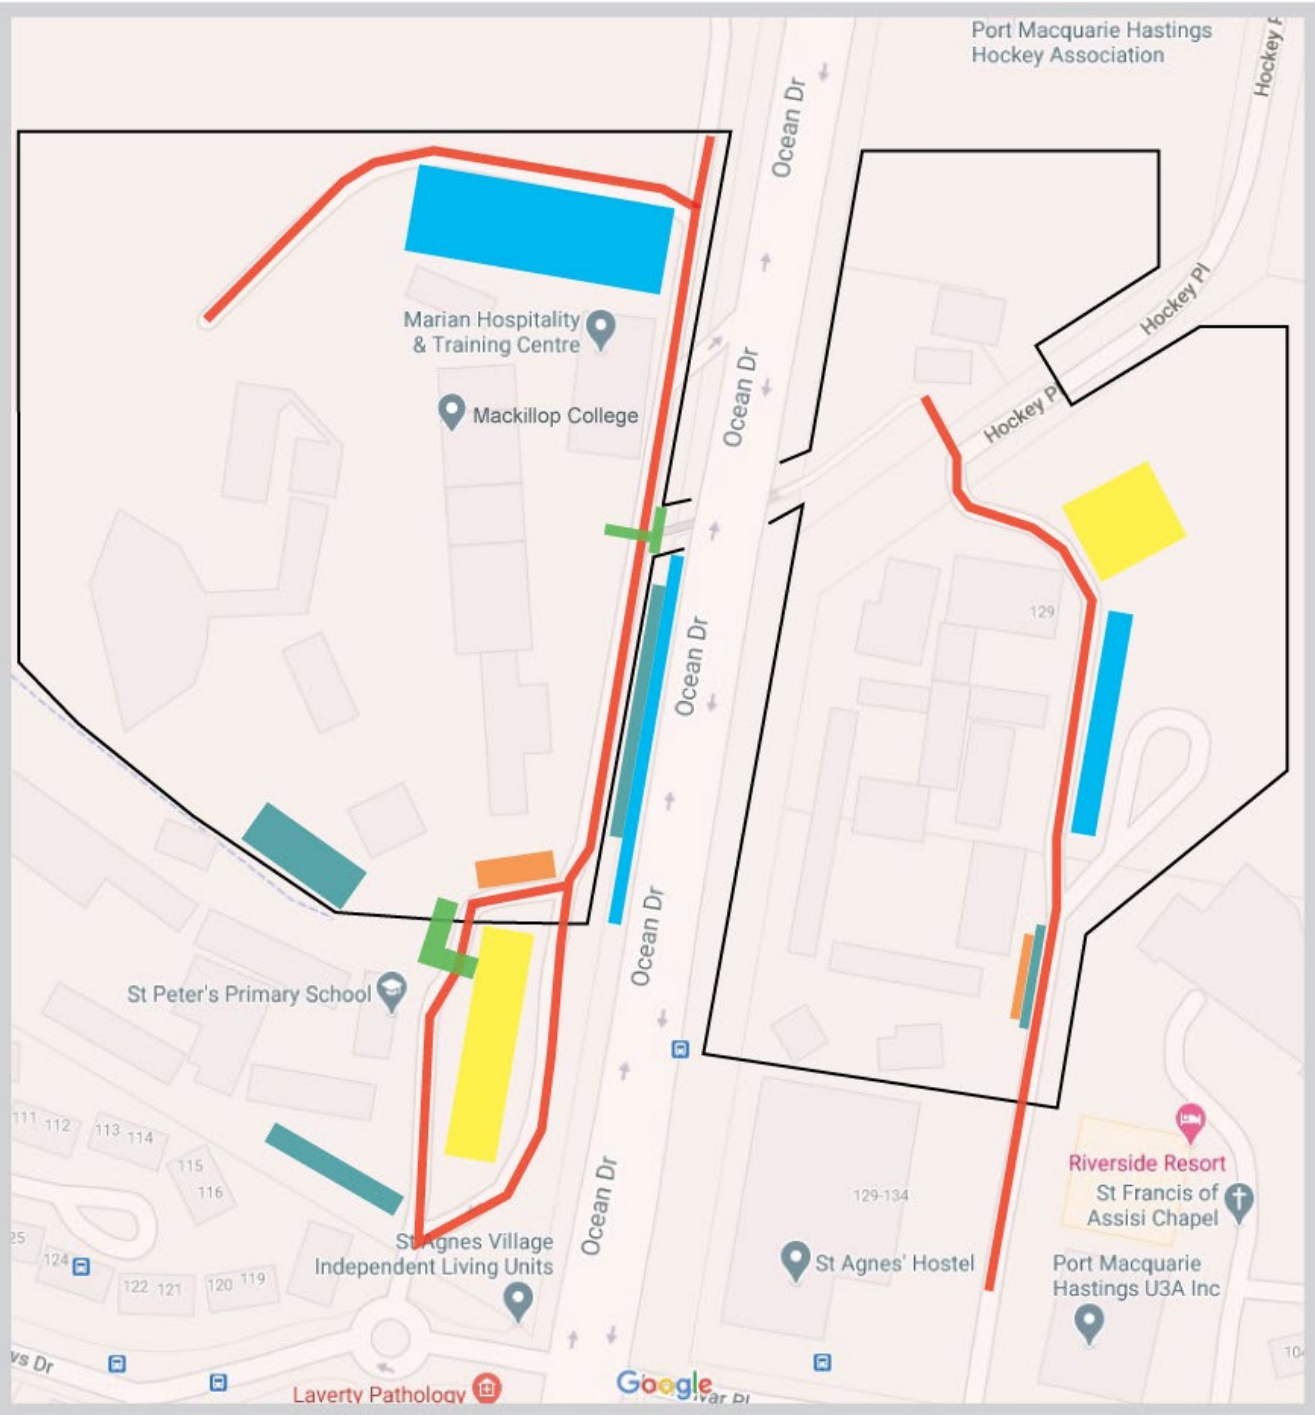

Port Macquarie Hastings
Hockey Association

Key

- Outline of school boundary
- 40km zones
- Pedestrian crossing
- Parent pick up/drop off
- Staff parking
- Visitor parking
- Bus zone

Laverty Pathology

Google